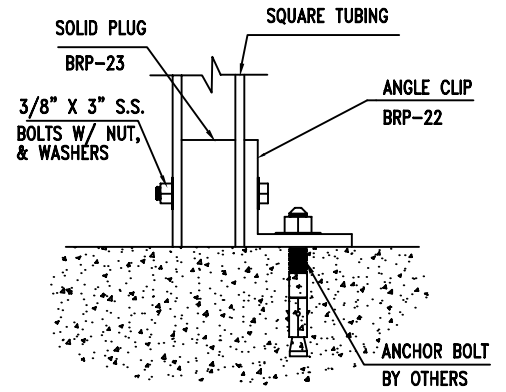

FRP RUNG DETAIL

FRP ANCHOR DETAIL

FRP LADDER W/ BOARDING RAILS

STANDARD RESIN: POLYESTER
STANDARD COLOR: YELLOW

TITLE	
FRP LADDER WITH BOARDING RAILS	
SCALE: NONE	DRAWN BY: KH
DATE: 4-17-12	CHECKED BY: SI