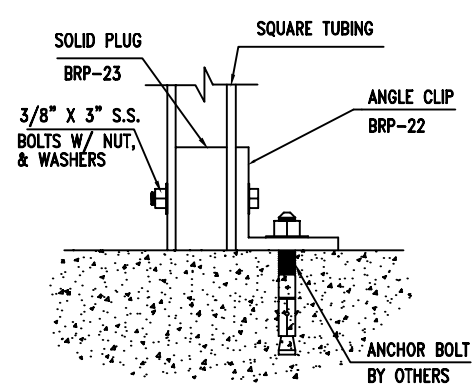

FRP RUNG DETAIL

CHANNEL NOTCH DETAIL

FRP ANCHOR DETAIL

FRP LADDER W/ OPERATOR SAFETY DECK

STANDARD RESIN: POLYESTER
 STANDARD COLOR: YELLOW

TITLE	
FRP LADDER WITH OPERATOR SAFETY DECK	
SCALE: NONE	DRAWN BY: KH
DATE: 4-17-12	CHECKED BY: SI