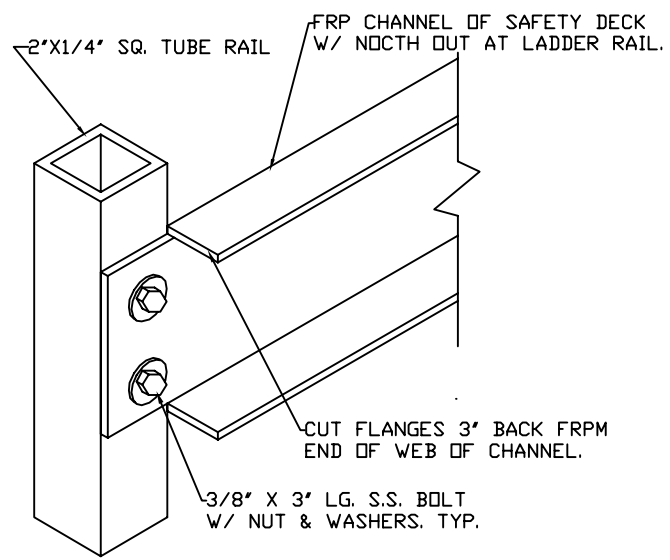

FRP RUNG DETAIL

CHANNEL NOTCH DETAIL

FRP ANCHOR DETAIL

FRP LADDER W/ OPERATOR SAFETY DECK

STANDARD RESIN: POLYESTER
 STANDARD COLOR: YELLOW

TITLE	
FRP LADDER WITH OPERATOR SAFETY DECK	
SCALE: NONE	DRAWN BY: KH
DATE: 4-17-12	CHECKED BY: SI