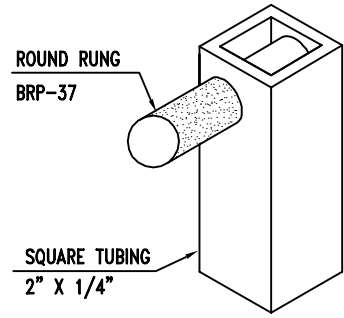

**CAGE DETAIL**

PINNED WITH SS SPRING PIN

**FRP RUNG DETAIL**

**FRP ANCHOR DETAIL**

**FRP LADDER W/ SAFETY CAGE**

STANDARD RESIN: POLYESTER

STANDARD COLOR: YELLOW

TITLE	
FRP LADDER WITH SAFETY CAGE	
SCALE: NONE	DRAWN BY: KH
DATE: 4-17-12	CHECKED BY: SI