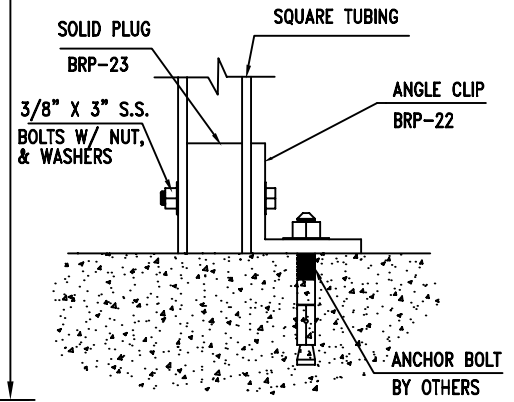

**CAGE DETAIL**

PINNED WITH SS SPRING PIN

**FRP RUNG DETAIL**

**FRP ANCHOR DETAIL**

**FRP LADDER W/ SAFETY CAGE**

STANDARD RESIN: POLYESTER

STANDARD COLOR: YELLOW

TITLE	
FRP LADDER WITH SAFETY CAGE	
SCALE: NONE	DRAWN BY: KH
DATE: 4-17-12	CHECKED BY: SI